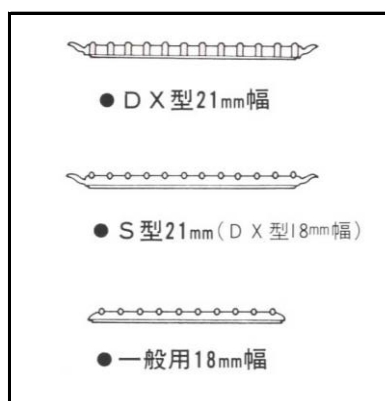

KAWAGUCHI GIKEN "SHIKII SUBERI TAPE"

- You can paste it on the rail very easily.
You can make working hour shorter.
- You can paste it enough flat
Air doesn't enter between tape and rail

Package (DX,S type)

Color (※ white is custom made)

SHIKII SUBERI line up

	type	size	self-adhesive	color	carton
for professional	S type	21 mm X 20M	with/without	wood colors (2 colors)	20 rolls
	DX type	21 mm X 20M	with/without	wood colors (2 colors)	20 rolls
	DX type	18mm X 20M	with/without	wood colors (2 colors)	20 rolls
	Pro type	21 mm X 20M	with/without	wood color (single color)	20 rolls
	Long S type	21 mm X 200M	with	wood colors (2 colors)	5 rolls
	Long DX type	21 mm X 183M	with	wood colors (2 colors)	5 rolls
	Long DX type	18mm X 200M	with	wood colors (2 colors)	5 rolls
	Long DX type	15mm X 200M	with	wood colors (2 colors)	5 rolls
	Long DX type	10mm X 200M	with	dark brown / wood color (single color)	6 rolls
for consumer	Short type	18mm X 8M	with	wood colors (2 colors)	60 rolls
		18mm X 5.8M	with	wood colors (2 colors)	100 rolls
		18mm X 3.8M	with	wood colors (2 colors)	100 rolls
		21mm X 8M	with	wood colors (2 colors)	60 rolls
		21mm X 5.8M	with	wood colors (2 colors)	100 rolls
		21mm X 3.8M	with	wood colors (2 colors)	100 rolls