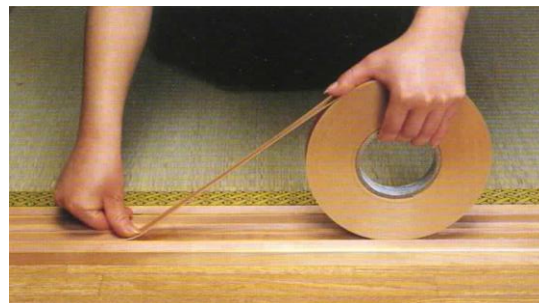

KAWAGUCHI GIKEN "SHIKII SUBERI TAPE"

- You can paste it on the rail very easily.
You can make working hour shorter.
- You can paste it enough flat
Air doesn't enter between tape and rail

Package (DX,S type)

Color (※ white is custom made)

SHIKII SUBERI line up

	type	size	self-adhesive	color	carton
for professional	S type	21 mm X 20M	with/without	wood colors (2 colors)	20 rolls
	DX type	21 mm X 20M	with/without	wood colors (2 colors)	20 rolls
	DX type	18mm X 20M	with/without	wood colors (2 colors)	20 rolls
	Pro type	21 mm X 20M	with/without	wood color (single color)	20 rolls
	Long S type	21 mm X 200M	with	wood colors (2 colors)	5 rolls
	Long DX type	21 mm X 183M	with	wood colors (2 colors)	5 rolls
	Long DX type	18mm X 200M	with	wood colors (2 colors)	5 rolls
	Long DX type	15mm X 200M	with	wood colors (2 colors)	5 rolls
	Long DX type	10mm X 200M	with	dark brown / wood color (single color)	6 rolls
for consumer	Short type	18mm X 8M	with	wood colors (2 colors)	60 rolls
		18mm X 5.8M	with	wood colors (2 colors)	100 rolls
		18mm X 3.8M	with	wood colors (2 colors)	100 rolls
		21mm X 8M	with	wood colors (2 colors)	60 rolls
		21mm X 5.8M	with	wood colors (2 colors)	100 rolls
		21mm X 3.8M	with	wood colors (2 colors)	100 rolls

Shape

Even if the SHIKII SUBERI is worn away, it keeps the surface 2 colors completely. (DX type)

1. SHIKII SUBERI is 8 times stronger for abrasion than general wood.
2. Sliding door on SHIKII SUBERI can be opened much more smoothly.
(You need just only 1/3 strength to open sliding door)
3. You don't need to care about expanding and shrinkage by heat and cracking.