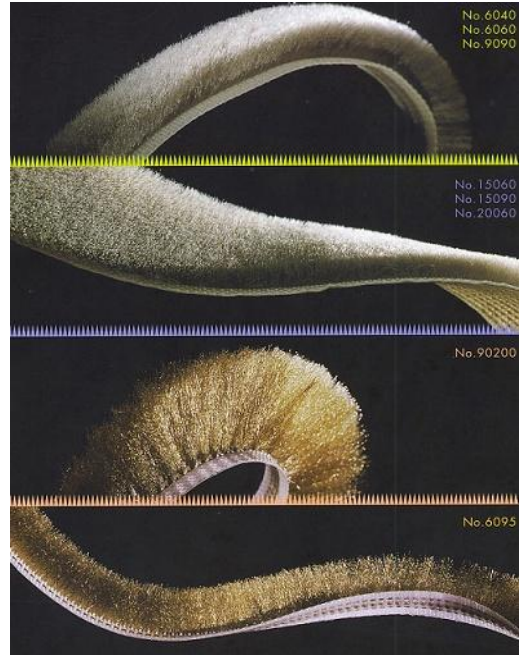

"MOHAIR SEAL TAPE"

An excellent material in the restoration and durability is in a high density woven by an original manufacturing method, This is the high quality seal material completely integrated mohair and the base.

Strong Point

- It can fit the little space, and seal uneven space well. ▫
- Excellent restoration power,
- Strong also in water and friction,
- Durability is good,
 - a steady performance to the use of a long term is continued.
- The mohair and the base are integrated.
 - The hair does not come off and the shape does not collapse.

Standard Type (Color : gray, gold)

Wide Type (Color : gray)

Long Type (Color : bronze)

SHIMIZU CO., LTD