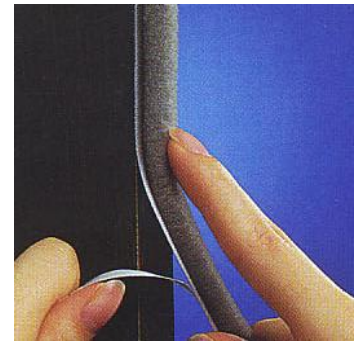

"MOHAIR SEAL TAPE"

An excellent material in the restoration and durability is in a high density woven by an original manufacturing method, This is the high quality seal material completely integrated mohair and the base.

It fits any space well because of the excellent softness and restoration power, and invasions of dust, the insect, the wind, and the noise, etc. are prevented.

We have a product variation that can correspond widely from a narrow space to a wide space.

Strong Point

- It can fit the little space, and seal uneven space well. ▫
- Excellent restoration power,
- Strong also in water and friction,
- Durability is good,
 - a steady performance to the use of a long term is continued.
- The mohair and the base are integrated.
 - The hair does not come off and the shape does not collapse.