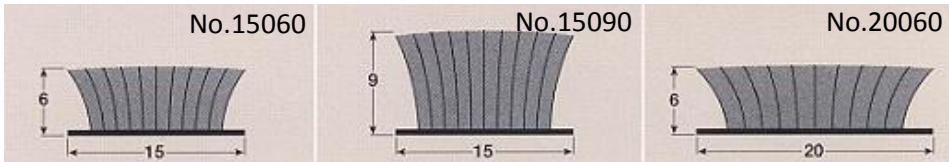

Strong Point

- It can fit the little space, and seal uneven space well. ▫
- Excellent restoration power,
- Strong also in water and friction,
- Durability is good,
 - a steady performance to the use of a long term is continued.
- The mohair and the base are integrated.
 - The hair does not come off and the shape does not collapse.

Standard Type (Color : gray, gold)

Wide Type (Color : gray)

Long Type (Color : bronze)

SHIMIZU CO., LTD