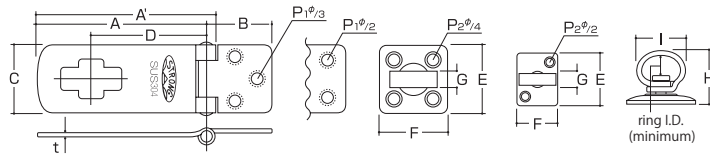

- Made of high-grade stainless steel (baking finish), it looks beautiful and resists rust.
- Antique copper plating and bright copper plating require time and efforts.

product code	item	color	quantity		price (JPY)
			box	carton	
39296012	FG-40	gold	10	300	420
39296013	FG-55	gold	10	300	440
39296014	FG-70	gold	10	200	640
39265140	FG-75	gold	5	100	930
39265141	FG-85	gold	5	100	1,000
39244161	FS-40	silver	10	300	420
39296003	FS-55	silver	10	300	440
39263570	FS-70	silver	10	200	640
39265234	FS-75	silver	5	100	930
39243908	FS-85	silver	5	100	1,000
39296007	FB-40	bronze	10	300	420
39296008	FB-55	bronze	10	300	440
39296009	FB-70	bronze	10	200	640
39296010	FB-75	bronze	5	100	930
39296011	FB-85	bronze	5	100	1,000
39221620	FAC-55	antique copper	10	300	650
39221621	FAC-70	antique copper	10	200	900
39221618	FC-55	bright copper	10	300	650
39221619	FC-70	bright copper	10	200	900