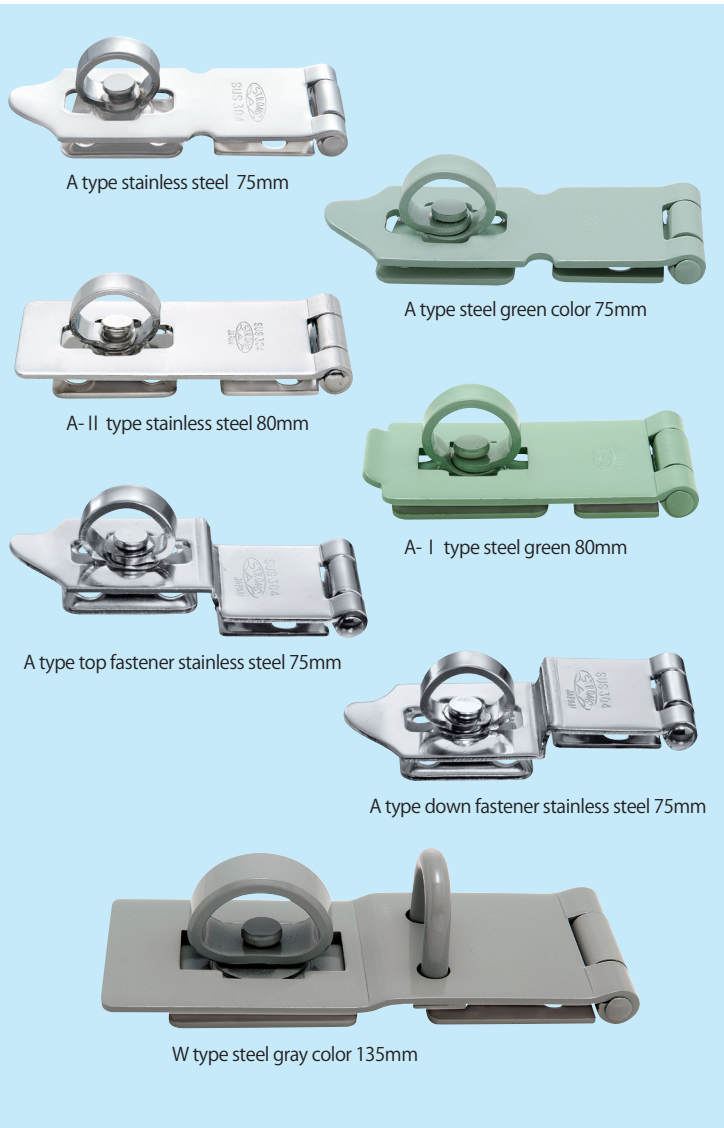

# Hasp Latches with Swivel Eye

- You can use it as a simple lock by turning its swivel eye.
  - Put a padlock to prevent tampering.
  - Suitable for doors of strages, pet houses or lids of tool boxes, etc.
- \*If you use a hasp with a padlock, choose the suitable size after checking the inner diameter of the ring.

## Removable Pin Hinges

- Easy removable hinges.
- Easy to use with a handle.
- Shaft mechanism is difficult to be lost.
- Can be used up and down or left and right.
- Mounting screws attached.
- \*Painted H type steel has silver, white, black and brown color. (silver color is 270 JPY.)
- SA type is made-to-order.