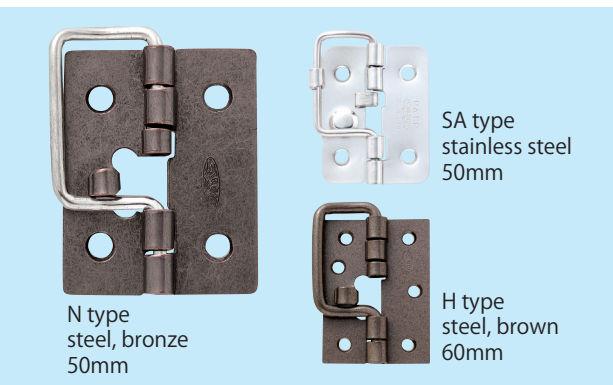

■ Attachment (strike plate)

## Slide Bolt Latches

- Can be locked with a pad lock. Useful and heavy-duty latches with a long stroke shaft.
- Suitable for locking hinged doors such as entrances or windows.
- Suitable as fasteners for doors of storges, pet houses or lids of tool boxes, etc.
- Packed in a plastic bag with a header. Only 120 size boxed.
- Mounting screws attached.

## Removable Pin Hinges

- Easy removable hinges.
- Easy to use with a handle.
- Shaft mechanism is difficult to be lost.
- Can be used up and down or left and right.
- Mounting screws attached.
- \*Painted H type steel has silver, white, black and brown color. (silver color is 270 JPY.)
- SA type is made-to-order.