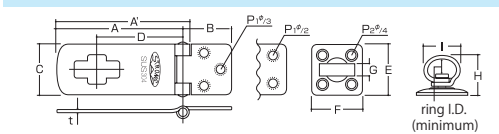

Stainless Steel Colored Hasp Latches with Swivel Eye

- Made of high-grade stainless steel (baking finish), it looks beautiful and resists rust.
- Antique copper plating and bright copper plating require time and efforts.

product code	item	color	quantity		price (JPY)
			box	carton	
39296012	FG-40	gold	10	300	420
39296013	FG-55	gold	10	300	440
39296014	FG-70	gold	10	200	640
39265140	FG-75	gold	5	100	930
39265141	FG-85	gold	5	100	1,000
39244161	FS-40	silver	10	300	420
39296003	FS-55	silver	10	300	440
39263570	FS-70	silver	10	200	640
39265234	FS-75	silver	5	100	930
39243908	FS-85	silver	5	100	1,000
39296007	FB-40	bronze	10	300	420
39296008	FB-55	bronze	10	300	440
39296009	FB-70	bronze	10	200	640
39296010	FB-75	bronze	5	100	930
39296011	FB-85	bronze	5	100	1,000
39221620	FAC-55	antique copper	10	300	650
39221621	FAC-70	antique copper	10	200	900
39221618	FC-55	bright copper	10	300	650
39221619	FC-70	bright copper	10	200	900

item	size(mm)										ring I.D.	P1φ /qty's	P2φ /qty's
	A	A'	B	C·E	D	F	G	H	I	t			
F-40	40	43	13	22	24	17	7.0	16	16	1.2	6.5	4.0/2	4.0/2
F-55	55	58.5	18	23	38	23	7.5	18	17	1.5	7.5	4.5/2	4.5/4
F-70	70	73.5	26	28	48	28	8.0	22	20	1.5	9.0	5.0/3	5.0/4
F-75	75	80	25	37	48	32	9.5	25	23	2.0	11.5	5.8/2	5.8/4
F-85	85	90	30	37	58	32	9.5	25	23	2.0	11.5	5.8/3	5.8/4

Stainless Steel Hasp Latches with Clicking Swivel Eye

- Rings stop at an angle of 90 degrees, 180 degrees and 270 degrees.
- Made of stainless steel (SUS304), so they are beautiful and resist rust.
- Prices of gold color will be provided upon requests.