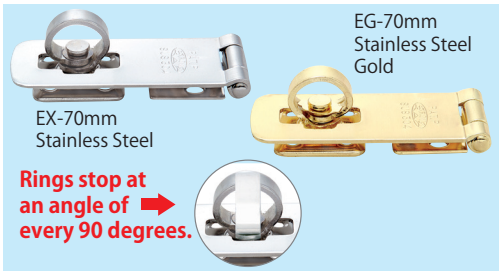

\*Brass swivel eye hasps only have 35, 45, 60 and 75 mm in size.

\*\*Mounting wood screws are included.

## Stainless Steel Colored Hasp Latches with Swivel Eye

- Made of high-grade stainless steel (baking finish), it looks beautiful and resists rust.
- Antique copper plating and bright copper plating require time and efforts.

## Stainless Steel Hasp Latches with Clicking Swivel Eye

- Rings stop at an angle of 90 degrees, 180 degrees and 270 degrees.
- Made of stainless steel (SUS304), so they are beautiful and resist rust.
- Prices of gold color will be provided upon requests.