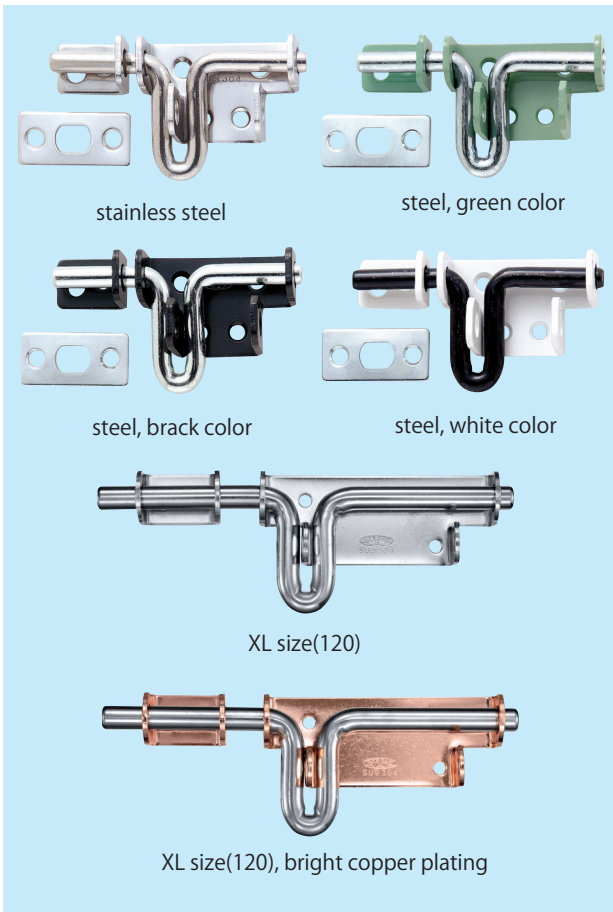

## Shutter Bar Latches

material Stainless steel SUS 304

- Suitable as auxiliary locks for hinged doors and slide doors.
- Suitable as fasteners for doors of strages, pet houses or lids of tool boxes, etc.
- Packed in a poly bag with a header card.
- Mounting screws attached.

■ Uses

■ Uses (Auxiliary locks for interior doors)

product code	item	finishing	quantity		price (JPY)
			box	carton	
39208692	Shutter bar latches 50	polished	10	150	460
39208528	Shutter bar latches 70	polished	10	150	590
39208802	Shutter bar latches 100	polished	5	80	1,270
39209100	Shutter bar latches 50	bronze	10	150	460
39209101	Shutter bar latches 70	bronze	10	150	590
39209102	Shutter bar latches 100	bronze	5	80	1,370
39297549	Auxiliary locks PLtype 70	bronze	10	150	800
39297550	Auxiliary locks PLtype 100	bronze	5	80	1,700

## Slide Bolt Latches

- Can be locked with a pad lock. Useful and heavy-duty latches with a long stroke shaft.
- Suitable for locking hinged doors such as entrances or windows.
- Suitable as fasteners for doors of storges, pet houses or lids of tool boxes, etc.
- Packed in a plastic bag with a header. Only 120 size boxed.
- Mounting screws attached.

## Removable Pin Hinges

- Easy removable hinges.
- Easy to use with a handle.
- Shaft mechanism is difficult to be lost.
- Can be used up and down or left and right.
- Mounting screws attached.
- \*Painted H type steel has silver, white, black and brown color. (silver color is 270 JPY.)
- SA type is made-to-order.