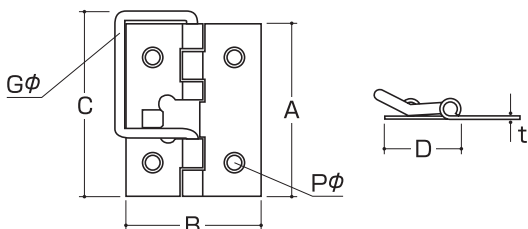

type	item	size(mm)						
		A	B	C	D	Gφ	t	Pφ/qty's
SA	38	38	28	42	17	3	1.2	4.3/4(steel 4.0/4)
SA	50	50	38	54	23	3	1.2	4.8/4(steel 4.5/4)
N	38	38	32	42	19	3	1.2	4.3/4(steel 4.0/4)
N	50	50	39	54	23	3	1.2	4.8/4(steel 4.5/4)
N	60	60	42	63	24	3	1.2 (steel 1.3)	4.8/7(steel 4.5/7)
H	60	60	45	67	27	5	1.2 (steel 1.4)	4.8/6(steel 4.5/6)