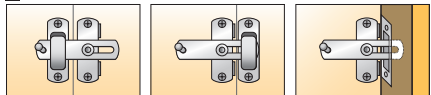

material Stainless steel SUS 304

- Suitable as auxiliary locks for hinged doors and slide doors.
- Suitable as fasteners for doors of strages, pet houses or lids of tool boxes, etc.
- Packed in a poly bag with a header card.
- Mounting screws attached.

■ Uses