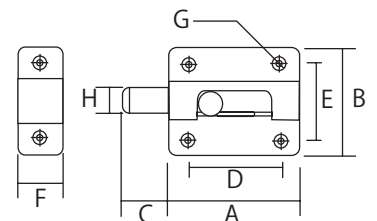

Dimension

Made in JAPAN

Code	Product#	Product Name	Finishing	Size (mm)										Quantity		Price (JPY)
				A	B	C	D	E	F	G	H	I	J	box	carton	
19177073	SB-LA40S	Steel latch bolt with push button	Baked coating	35	38	24	25	12	7	3.0	33	16.5	15	20	200	¥810

Code	Product Name	Size (mm)								Quantity		Price (JPY)
		A	B	C	D	E	F	G	H	box	carton	
16208527	Steel latch bolt S	30.5	27	14	19	15.5	13	3	5.5	30	600	¥200
16208526	Steel latch bolt M	36	30	15	23	17	14	2.5	5.5	30	600	¥210
16208525	Steel latch bolt L	41	35	17	25	20	16.5	3	6	30	450	¥230
16208524	Steel latch bolt XL	45	40	18	31	24	18	4	8.5	20	300	¥340

Dimension

Made in JAPAN

Code	Product Name	Finishing	Size (mm)								Quantity	Price (JPY)
			A	B	C	D	E	F	G	H	box	
16208794	Stainless Steel Latch Bolt	Hairline	40.5	33	17	26	19.5	16	4.3	6	30	¥660
16208795	Stainless Steel Latch Bolt	Umber	41	33	17	26	19.5	16	4.3	6	30	¥750