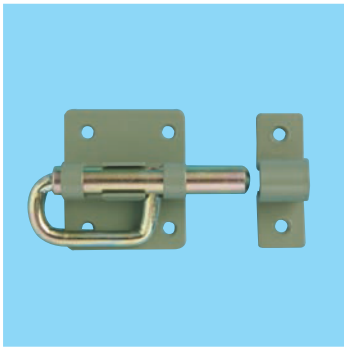

Benry Latch Bolts

■ Steel Latch Bolt With “P” Shaped Handle

Advantages : Large handle is easy to move.

Use : Available for various types of hinged doors and boxes.
 Material : Steel
 Accessory : Wood screws

Dimension

Made in JAPAN

Code	Product#	Product Name	Finishing	Size (mm)									Quantity		Price (JPY)
				A	B	C	D	E	F	G	H	I	box	carton	
19108519	SB-LP70	Steel latch bolt with P shaped handle M	Baked coating	39	70	6	24	21	3.5	15	36	10	20	500	¥350
19108518	SB-LP90	Steel latch bolt with P shaped handle L	Baked coating	57	90	12	41	35	5.0	20	57	14	10	200	¥870

■ Stainless Steel Latch Bolt With “P” Shaped Handle

Advantages : Stainless steel shows good corrosion-resistance.
 Large handle is easy to move.

Use : Available for various types of hinged doors and boxes.
 Material : Stainless steel SUS404
 Accessory : Stainless wood screws

Dimension

Made in JAPAN

Code	Product#	Product Name	Finishing	Size (mm)									Quantity		Price (JPY)
				A	B	C	D	E	F	G	H	I	box	carton	
45408799	SH-SLP70S	Stainless steel latch bolt with P shaped handle M	Barrel	35	68	6	23	28	3.5	15	36	23	20	200	¥810
45409160	SH-SLP70B	Stainless steel latch bolt with P shaped handle M	Bronze	35	68	6	23	28	3.5	15	36	23	20	200	¥1,160
45406009	SH-SLP90S	Stainless steel latch bolt with P shaped handle L	Barrel	50	90	8	33	34	5.0	20	51	33	10	150	¥1,220
45406010	SH-SLP90S	Stainless steel latch bolt with P shaped handle L	Bronze	50	90	8	33	34	5.0	20	51	33	10	150	¥1,680