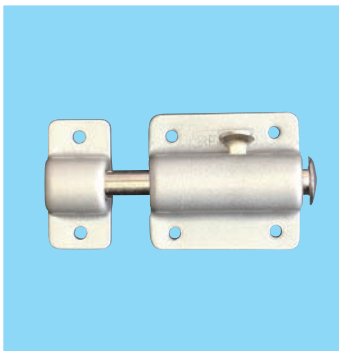

■ Steel Latch Bolt With Push Button

Advantages : You can unlock automatically just by pushing button.

Use : Available for various types of hinged doors and boxes.
Material : Steel
Accessory : Wood screws