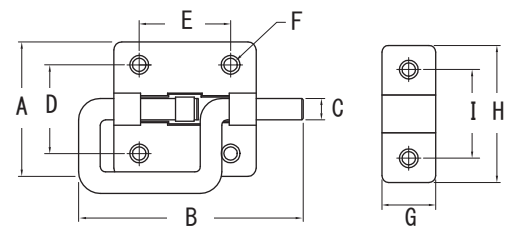

Dimension

Made in JAPAN

Code	Product#	Product Name	Finishing	Size (mm)									Quantity		Price (JPY)
				A	B	C	D	E	F	G	H	I	box	carton	
19108519	SB-LP70	Steel latch bolt with P shaped handle M	Baked coating	39	70	6	24	21	3.5	15	36	10	20	500	¥350
19108518	SB-LP90	Steel latch bolt with P shaped handle L	Baked coating	57	90	12	41	35	5.0	20	57	14	10	200	¥870

■ Stainless Steel Latch Bolt With “P” Shaped Handle

Advantages : Stainless steel shows good corrosion-resistance.
 Large handle is easy to move.

Use : Available for various types of hinged doors and boxes.
 Material : Stainless steel SUS404
 Accessory : Stainless wood screws

Dimension

Made in JAPAN

Code	Product#	Product Name	Finishing	Size (mm)									Quantity		Price (JPY)
				A	B	C	D	E	F	G	H	I	box	carton	
45408799	SH-SLP70S	Stainless steel latch bolt with P shaped handle M	Barrel	35	68	6	23	28	3.5	15	36	23	20	200	¥810
45409160	SH-SLP70B	Stainless steel latch bolt with P shaped handle M	Bronze	35	68	6	23	28	3.5	15	36	23	20	200	¥1,160
45406009	SH-SLP90S	Stainless steel latch bolt with P shaped handle L	Barrel	50	90	8	33	34	5.0	20	51	33	10	150	¥1,220
45406010	SH-SLP90S	Stainless steel latch bolt with P shaped handle L	Bronze	50	90	8	33	34	5.0	20	51	33	10	150	¥1,680