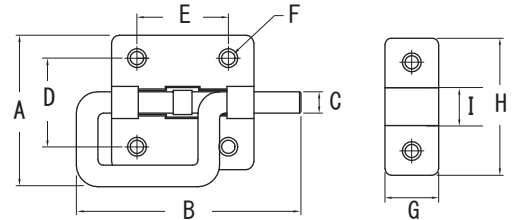

Benry Latch Bolts

■ Steel Latch Bolt With “P” Shaped Handle

Advantages : Large handle is easy to move.

Use : Available for various types of hinged doors and boxes.
 Material : Steel
 Accessory : Wood screws

Dimension

Made in JAPAN

Code	Product#	Product Name	Finishing	Size (mm)									Quantity		Price (JPY)
				A	B	C	D	E	F	G	H	I	box	carton	
19108519	SB-LP70	Steel latch bolt with P shaped handle M	Baked coating	39	70	6	24	21	3.5	15	36	10	20	500	¥350
19108518	SB-LP90	Steel latch bolt with P shaped handle L	Baked coating	57	90	12	41	35	5.0	20	57	14	10	200	¥870

Dimension

Made in JAPAN

Code	Product#	Product Name	Finishing	Size (mm)									Quantity		Price (JPY)
				A	B	C	D	E	F	G	H	I	box	carton	
45408799	SH-SLP70S	Stainless steel latch bolt with P shaped handle M	Barrel	35	68	6	23	28	3.5	15	36	23	20	200	¥810
45409160	SH-SLP70B	Stainless steel latch bolt with P shaped handle M	Bronze	35	68	6	23	28	3.5	15	36	23	20	200	¥1,160
45406009	SH-SLP90S	Stainless steel latch bolt with P shaped handle L	Barrel	50	90	8	33	34	5.0	20	51	33	10	150	¥1,220
45406010	SH-SLP90S	Stainless steel latch bolt with P shaped handle L	Bronze	50	90	8	33	34	5.0	20	51	33	10	150	¥1,680