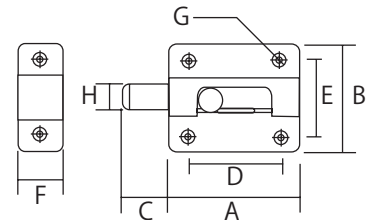

Made in JAPAN

Code	Product Name	Size (mm)								Quantity		Price (JPY)
		A	B	C	D	E	F	G	H	box	carton	
16208527	Steel latch bolt S	30.5	27	14	19	15.5	13	3	5.5	30	600	¥200
16208526	Steel latch bolt M	36	30	15	23	17	14	2.5	5.5	30	600	¥210
16208525	Steel latch bolt L	41	35	17	25	20	16.5	3	6	30	450	¥230
16208524	Steel latch bolt XL	45	40	18	31	24	18	4	8.5	20	300	¥340