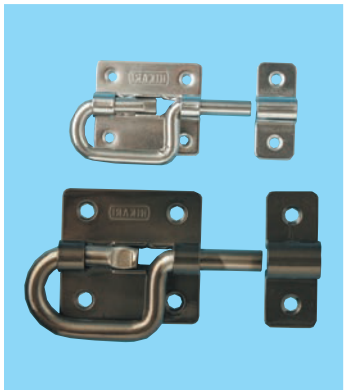

Benry Latch Bolts

■ Steel Latch Bolt With “P” Shaped Handle

Advantages : Large handle is easy to move.

Use : Available for various types of hinged doors and boxes.
 Material : Steel
 Accessory : Wood screws

Dimension

Made in JAPAN

Code	Product#	Product Name	Finishing	Size (mm)									Quantity		Price (JPY)
				A	B	C	D	E	F	G	H	I	box	carton	
19108519	SB-LP70	Steel latch bolt with P shaped handle M	Baked coating	39	70	6	24	21	3.5	15	36	10	20	500	¥350
19108518	SB-LP90	Steel latch bolt with P shaped handle L	Baked coating	57	90	12	41	35	5.0	20	57	14	10	200	¥870

■ Stainless Steel Latch Bolt With “P” Shaped Handle

Advantages : Stainless steel shows good corrosion-resistance.
 Large handle is easy to move.

Use : Available for various types of hinged doors and boxes.
 Material : Stainless steel SUS404
 Accessory : Stainless wood screws

Dimension

Made in JAPAN

Code	Product#	Product Name	Finishing	Size (mm)									Quantity		Price (JPY)
				A	B	C	D	E	F	G	H	I	box	carton	
45408799	SH-SLP70S	Stainless steel latch bolt with P shaped handle M	Barrel	35	68	6	23	28	3.5	15	36	23	20	200	¥810
45409160	SH-SLP70B	Stainless steel latch bolt with P shaped handle M	Bronze	35	68	6	23	28	3.5	15	36	23	20	200	¥1,160
45406009	SH-SLP90S	Stainless steel latch bolt with P shaped handle L	Barrel	50	90	8	33	34	5.0	20	51	33	10	150	¥1,220
45406010	SH-SLP90S	Stainless steel latch bolt with P shaped handle L	Bronze	50	90	8	33	34	5.0	20	51	33	10	150	¥1,680