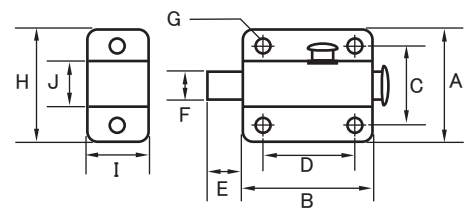

Dimension

Made in JAPAN

Code	Product#	Product Name	Finishing	Size (mm)										Quantity		Price (JPY)
				A	B	C	D	E	F	G	H	I	J	box	carton	
19177073	SB-LA40S	Steel latch bolt with push button	Baked coating	35	38	24	25	12	7	3.0	33	16.5	15	20	200	¥810