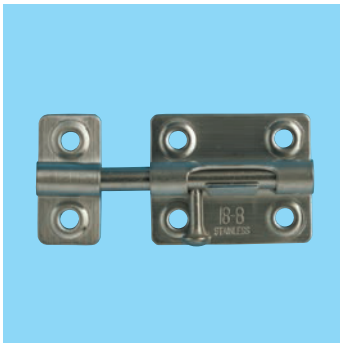

Dimension

Made in JAPAN

Code	Product#	Product Name	Finishing	Size (mm)										Quantity		Price (JPY)
				A	B	C	D	E	F	G	H	I	J	box	carton	
19177073	SB-LA40S	Steel latch bolt with push button	Baked coating	35	38	24	25	12	7	3.0	33	16.5	15	20	200	¥810

Steel Latch Bolt

Advantages : Standard type of latches.
Easy to open and close.

Use : Available for various types of hinged doors and boxes.
Material : Steel
Accessory : Wood screws

Dimension

Made in JAPAN

Code	Product Name	Size (mm)								Quantity		Price (JPY)
		A	B	C	D	E	F	G	H	box	carton	
16208527	Steel latch bolt S	30.5	27	14	19	15.5	13	3	5.5	30	600	¥200
16208526	Steel latch bolt M	36	30	15	23	17	14	2.5	5.5	30	600	¥210
16208525	Steel latch bolt L	41	35	17	25	20	16.5	3	6	30	450	¥230
16208524	Steel latch bolt XL	45	40	18	31	24	18	4	8.5	20	300	¥340

Stainless Steel Latch Bolt

Advantages : Easy to open and close.
Stainless steel shows good corrosion-resistance.

Use : Available for various types of hinged doors and boxes.
Material : Stainless steel SUS304
Accessory : Wood screws