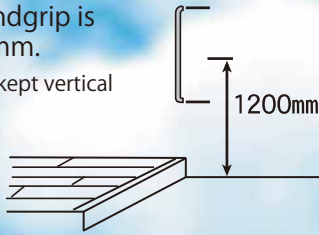

OMSORG

Eco-friendly Handrail

End Bracket type

vertical & horizontal

LOAD BEARING
80kg

EASY-TO-GRIP!!

Dimple Finishing

Installed horizontal

A handrail is required to be horizontal to the floor.

standard height
750mm

Installed vertical

The height of a handgrip is usually about 1200mm.

Handrail bars are to be kept vertical to the floor.

mounting a bracket

adjusting a length

- 100% of woody part is made of recycled or unused wood.
- Formaldehyde emission rates of adhesive or painting is $5 \mu\text{g} (\text{m}^3/\text{h})$ or less.
- No wood preservative used.