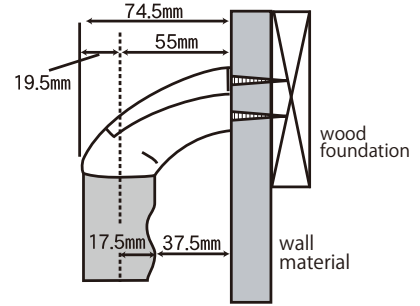

OMSORG

Eco-friendly Handrail

End Bracket type

vertical & horizontal

LOAD BEARING
80kg

EASY-TO-GRIP!!

Dimple Finishing

Installed horizontal

A handrail is required to be horizontal to the floor.

standard height
750mm

Installed vertical

The height of a handgrip is usually about 1200mm.

Handrail bars are to be kept vertical to the floor.

mounting a bracket

adjusting a length

- 100% of woody part is made of recycled or unused wood.
- Formaldehyde emission rates of adhesive or painting is $5 \mu\text{g} (\text{m}^3/\text{h})$ or less.
- No wood preservative used.

Eco mark certification No. 06005005

slide blister pack

box pack

packing list

round bar	35mm laminated wood urethane coating	1pc
end bracket	zinc die-casting	2pcs
cover	polypropylene resin	2pcs
accessory	bracket fixing screw steel $\phi 4.0 \times 40\text{mm}$	6pcs

product code	product name	size(mm)	qty's/carton	price(JPY)
10522809	SO-TD3-400P OMSORG Eco-friendly Handrail End Bracket type (pack)	400	10	¥3,250
10522810	SO-TD3-600P OMSORG Eco-friendly Handrail End Bracket type (pack)	600	10	¥3,750
10522811	SO-TD3-800P OMSORG Eco-friendly Handrail End Bracket type (pack)	800	10	¥4,840
10522829	SO-TD3-400 OMSORG Eco-friendly Handrail End Bracket type (box)	400	10	¥3,250
10522830	SO-TD3-600 OMSORG Eco-friendly Handrail End Bracket type (box)	600	10	¥3,750
10522831	SO-TD3-800 OMSORG Eco-friendly Handrail End Bracket type (box)	800	10	¥4,840