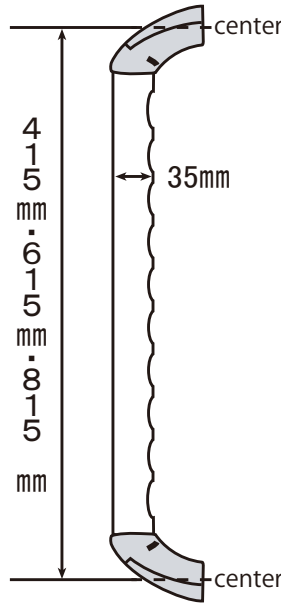

OMSORG

Eco-friendly Handrail

End Bracket type

vertical & horizontal

LOAD BEARING
80kg

EASY-TO-GRIP!!

Dimple Finishing

Installed horizontal

A handrail is required to be horizontal to the floor.

standard height
750mm

Installed vertical

The height of a handgrip is usually about 1200mm.

Handrail bars are to be kept vertical to the floor.

mounting a bracket

adjusting a length

- 100% of woody part is made of recycled or unused wood.
- Formaldehyde emission rates of adhesive or painting is $5 \mu\text{g} (\text{m}^3/\text{h})$ or less.
- No wood preservative used.

Eco mark certification No. 06005005

slide blister pack

box pack

packing list

round bar	35mm laminated wood urethane coating	1pc
end bracket	zinc die-casting	2pcs
cover	polypropylene resin	2pcs
accessory	bracket fixing screw steel $\phi 4.0 \times 40\text{mm}$	6pcs

product code	product name	size(mm)	qty's/carton	price(JPY)
10522809	SO-TD3-400P OMSORG Eco-friendly Handrail End Bracket type (pack)	400	10	¥3,250
10522810	SO-TD3-600P OMSORG Eco-friendly Handrail End Bracket type (pack)	600	10	¥3,750
10522811	SO-TD3-800P OMSORG Eco-friendly Handrail End Bracket type (pack)	800	10	¥4,840
10522829	SO-TD3-400 OMSORG Eco-friendly Handrail End Bracket type (box)	400	10	¥3,250
10522830	SO-TD3-600 OMSORG Eco-friendly Handrail End Bracket type (box)	600	10	¥3,750
10522831	SO-TD3-800 OMSORG Eco-friendly Handrail End Bracket type (box)	800	10	¥4,840