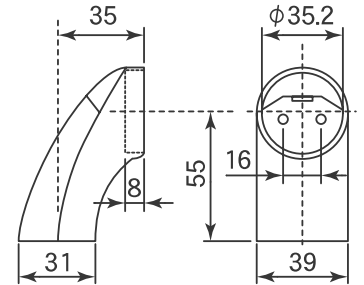

OMSORG

Eco-friendly Handrail

End Bracket type

vertical & horizontal

LOAD BEARING
80kg

EASY-TO-GRIP!!

Dimple Finishing

Installed horizontal

A handrail is required to be horizontal to the floor.

standard height
750mm

Installed vertical

The height of a handgrip is usually about 1200mm.

Handrail bars are to be kept vertical to the floor.

mounting a bracket

adjusting a length

- 100% of woody part is made of recycled or unused wood.
- Formaldehyde emission rates of adhesive or painting is $5 \mu\text{g} (\text{m}^3/\text{h})$ or less.
- No wood preservative used.

Eco mark certification No. 06005005

slide blister pack

box pack

packing list

round bar	35mm laminated wood urethane coating	1pc
end bracket	zinc die-casting	2pcs
cover	polypropylene resin	2pcs
accessory	bracket fixing screw steel $\phi 4.0 \times 40\text{mm}$	6pcs

product code	product name	size(mm)	qty's/carton	price(JPY)
10522809	SO-TD3-400P OMSORG Eco-friendly Handrail End Bracket type (pack)	400	10	¥3,250
10522810	SO-TD3-600P OMSORG Eco-friendly Handrail End Bracket type (pack)	600	10	¥3,750
10522811	SO-TD3-800P OMSORG Eco-friendly Handrail End Bracket type (pack)	800	10	¥4,840
10522829	SO-TD3-400 OMSORG Eco-friendly Handrail End Bracket type (box)	400	10	¥3,250
10522830	SO-TD3-600 OMSORG Eco-friendly Handrail End Bracket type (box)	600	10	¥3,750
10522831	SO-TD3-800 OMSORG Eco-friendly Handrail End Bracket type (box)	800	10	¥4,840