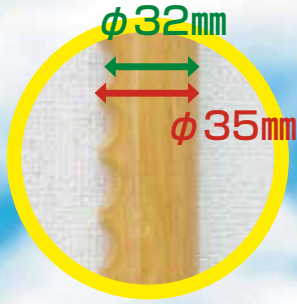

OMSORG

Eco-friendly Handrail

End Bracket type

vertical & horizontal

LOAD BEARING
80kg

EASY-TO-GRIP!!

Dimple Finishing

Installed horizontal

A handrail is required to be horizontal to the floor.

standard height
750mm

Installed vertical

The height of a handgrip is usually about 1200mm.

Handrail bars are to be kept vertical to the floor.

mounting a bracket

adjusting a length

- 100% of woody part is made of recycled or unused wood.
- Formaldehyde emission rates of adhesive or painting is $5 \mu\text{g} (\text{m}^3/\text{h})$ or less.
- No wood preservative used.