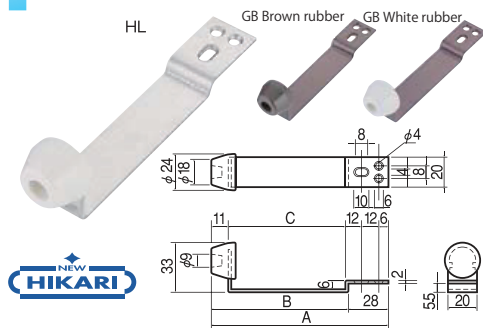

Stainless Steel Floor Mounted Door Stops

Long Type

For Wooden Floors

For Concrete Floors

- W series are for wooden floors, and C series are for concrete floors.
- Long type was launched. (120C / 150C)
- Attached mounting parts for wooden floors, or drive anchor for concrete floors.

【Material】304 Stainless steel 【Finishing】Hair-line finishing

Product code	Product name	Size					Qty/s	Price (JPY)
		A	B	C	D	E		
81709071	S450-45W-HL	49	35	35			6	1,120
81709074	S450-45C-HL	45	45	29	13	2		1,040
81709068	S450-50W-HL	54	50	41	15	3	1,220	
81709070	S450-50C-HL	50	50	34			1,120	
81733920	S450-65W-HL	69	45	35	13	2	2,800	
81733921	S450-65C-HL	65	45	29			2,720	
81733918	S450-85W-HL	89	50	41			3,220	
81733919	S450-85C-HL	85	50	34	50	3	3,120	
81776335	S450-120C-HL	120	50	32			4,760	
81776336	S450-150C-HL	150	50	34			4,920	

Stainless Steel Door Stops for Top Rails

- Door stops for top rails of wooden fittings.

【Material】304 Stainless steel 【Quantity】400pcs/cs 20pcs/box
【Thread diameter】Phillips flat screws 2.7×16 attached

Product code	Product name	Color	Size			Price (JPY)
			A	B	C	
06908688	HL S(60)	Silver (hairline)	94	66	53	210
06908687	HL M(75)		106	78	63	220
06908686	HL L(90)		120	92	78	230
06929774	GB S(60)	Bronze paint	94	66	53	270
06908815	GB M(75)		106	78	63	280
06908814	GB L(90)		120	92	78	290

Stainless Steel Door Stop with Coat Hook

- Suitable for lavatories or fitting rooms.
- Useful with hook.

【Material】304 Stainless steel, Rubber
【Finishing】Barrel polishing 【Quantity】100pcs/cs 10pcs/box
3 stainless steel wood screws Phillips screws 3.5×20 attached