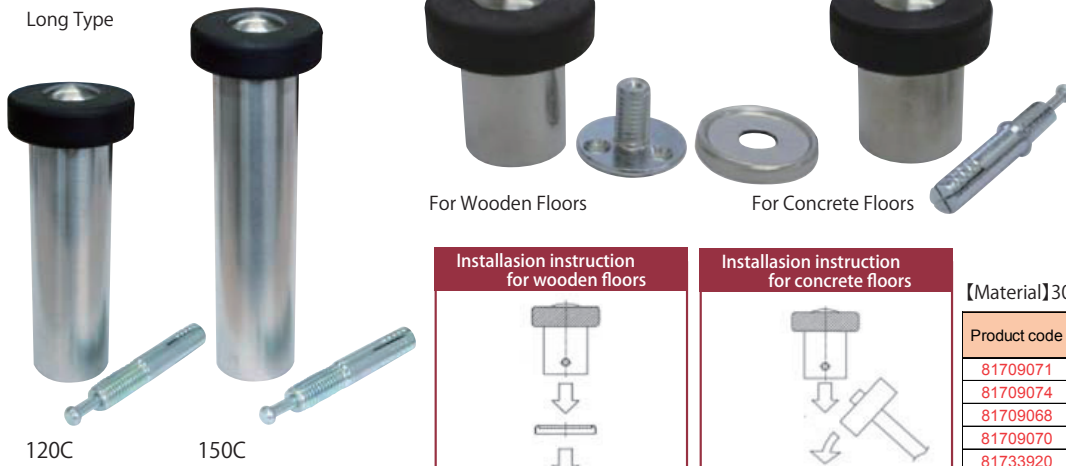

Stainless Steel Floor Mounted Door Stops

Long Type

For Wooden Floors

For Concrete Floors

- W series are for wooden floors, and C series are for concrete floors.
- Long type was launched. (120C / 150C)
- Attached mounting parts for wooden floors, or drive anchor for concrete floors.

【Material】304 Stainless steel 【Finishing】Hair-line finishing

Product code	Product name	Size					Qty/s	Price (JPY)
		A	B	C	D	E		
81709071	S450-45W-HL	49	35	35			6	1,120
81709074	S450-45C-HL	45	45	29	13	2		1,040
81709068	S450-50W-HL	54	50	41	15	3	1,220	
81709070	S450-50C-HL	50	50	34			1,120	
81733920	S450-65W-HL	69	45	35	13	2	2,800	
81733921	S450-65C-HL	65	45	29			2,720	
81733918	S450-85W-HL	89	50	41			3,220	
81733919	S450-85C-HL	85	50	34	50	3	3,120	
81776335	S450-120C-HL	120	50	32			4,760	
81776336	S450-150C-HL	150	50	34			4,920	

Stainless Steel Door Stops for Top Rails

- Door stops for top rails of wooden fittings.

【Material】304 Stainless steel 【Quantity】400pcs/cs 20pcs/box
【Thread diameter】Phillips flat screws 2.7×16 attached

Product code	Product name	Color	Size			Price (JPY)
			A	B	C	
06908688	HL S(60)	Silver (hairline)	94	66	53	210
06908687	HL M(75)		106	78	63	220
06908686	HL L(90)		120	92	78	230
06929774	GB S(60)	Bronze paint	94	66	53	270
06908815	GB M(75)		106	78	63	280
06908814	GB L(90)		120	92	78	290