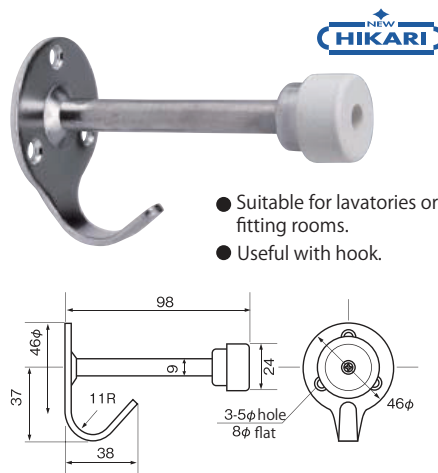

Stainless Steel Floor Mounted Door Stops

Long Type

For Wooden Floors

For Concrete Floors

- W series are for wooden floors, and C series are for concrete floors.
- Long type was launched. (120C / 150C)
- Attached mounting parts for wooden floors, or drive anchor for concrete floors.

Stainless Steel Door Stops for Top Rails

- Door stops for top rails of wooden fittings.

【Material】304 Stainless steel 【Quantity】400pcs/cs 20pcs/box
【Thread diameter】Phillips flat screws 2.7×16 attached

Product code	Product name	Color	Size			Price (JPY)
			A	B	C	
06908688	HL S(60)	Silver (hairline)	94	66	53	210
06908687	HL M(75)		106	78	63	220
06908686	HL L(90)		120	92	78	230
06929774	GB S(60)	Bronze paint	94	66	53	270
06908815	GB M(75)		106	78	63	280
06908814	GB L(90)		120	92	78	290

Stainless Steel Door Stop with Coat Hook

- Suitable for lavatories or fitting rooms.
- Useful with hook.

【Material】304 Stainless steel, Rubber
【Finishing】Barrel polishing 【Quantity】100pcs/cs 10pcs/box
3 stainless steel wood screws Phillips screws 3.5×20 attached

Product code	Product name	Size (mm)		Price (JPY)
		Length	Base	
46311510	Coat and hat hook with door stop	98	46	600

Zinc Die Casting Automatic Door Stop with Hook

- Every time you press the door stop against the door holder, the hook alternates hooking and unhooking automatically.
- ※ You don't have to bend over or reach up to hook.