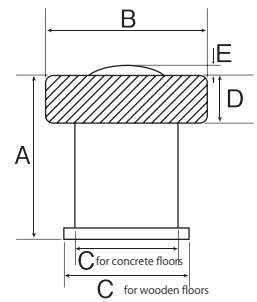

Stainless Steel Floor Mounted Door Stops

Long Type

For Wooden Floors

For Concrete Floors

- W series are for wooden floors, and C series are for concrete floors.
- Long type was launched. (120C / 150C)
- Attached mounting parts for wooden floors, or drive anchor for concrete floors.

【Material】304 Stainless steel 【Finishing】Hair-line finishing

Product code	Product name	Size					Qty/s	Price (JPY)
		A	B	C	D	E		
81709071	S450-45W-HL	49	35	35			6	1,120
81709074	S450-45C-HL	45	45	29	13	2		1,040
81709068	S450-50W-HL	54	50	41	15	3	1,220	
81709070	S450-50C-HL	50	50	34			1,120	
81733920	S450-65W-HL	69	45	35	13	2	2,800	
81733921	S450-65C-HL	65	45	29			2,720	
81733918	S450-85W-HL	89	50	41			3,220	
81733919	S450-85C-HL	85	50	34	50	3	3,120	
81776335	S450-120C-HL	120	50	32			4,760	
81776336	S450-150C-HL	150	50	34			4,920	

Stainless Steel Door Stops for Top Rails

- Door stops for top rails of wooden fittings.

【Material】304 Stainless steel 【Quantity】400pcs/cs 20pcs/box
【Thread diameter】Phillips flat screws 2.7×16 attached

Product code	Product name	Color	Size			Price (JPY)
			A	B	C	
06908688	HL S(60)	Silver (hairline)	94	66	53	210
06908687	HL M(75)		106	78	63	220
06908686	HL L(90)		120	92	78	230
06929774	GB S(60)	Bronze paint	94	66	53	270
06908815	GB M(75)		106	78	63	280
06908814	GB L(90)		120	92	78	290