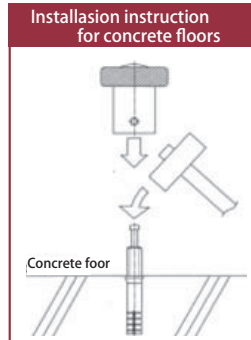

Stainless Steel Floor Mounted Door Stops

Long Type

For Wooden Floors

For Concrete Floors

- W series are for wooden floors, and C series are for concrete floors.
- Long type was launched. (120C / 150C)
- Attached mounting parts for wooden floors, or drive anchor for concrete floors.