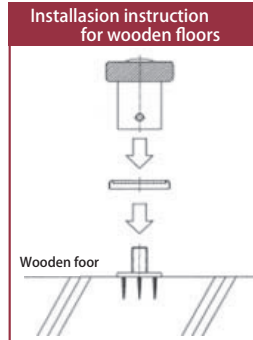

Stainless Steel Floor Mounted Door Stops

Long Type

For Wooden Floors

For Concrete Floors

- W series are for wooden floors, and C series are for concrete floors.
- Long type was launched. (120C / 150C)
- Attached mounting parts for wooden floors, or drive anchor for concrete floors.

Stainless Steel Door Stops for Top Rails

- Door stops for top rails of wooden fittings.

【Material】304 Stainless steel 【Quantity】400pcs/cs 20pcs/box
【Thread diameter】Phillips flat screws 2.7×16 attached

Product code	Product name	Color	Size			Price (JPY)
			A	B	C	
06908688	HL S(60)	Silver (hairline)	94	66	53	210
06908687	HL M(75)		106	78	63	220
06908686	HL L(90)		120	92	78	230
06929774	GB S(60)	Bronze paint	94	66	53	270
06908815	GB M(75)		106	78	63	280
06908814	GB L(90)		120	92	78	290