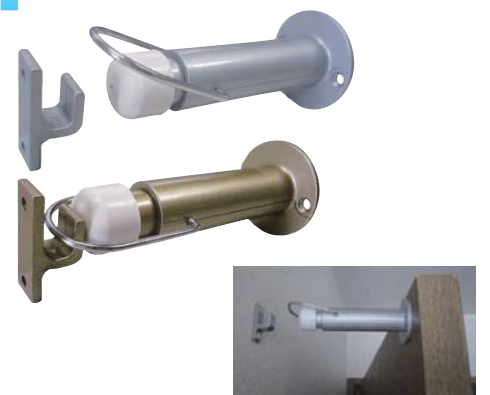

Stainless Steel Floor Mounted Door Stops

Long Type

For Wooden Floors

For Concrete Floors

- W series are for wooden floors, and C series are for concrete floors.
- Long type was launched. (120C / 150C)
- Attached mounting parts for wooden floors, or drive anchor for concrete floors.

Stainless Steel Door Stops for Top Rails

- Door stops for top rails of wooden fittings.

【Material】304 Stainless steel 【Quantity】400pcs/cs 20pcs/box
【Thread diameter】Phillips flat screws 2.7×16 attached

Product code	Product name	Color	Size			Price (JPY)
			A	B	C	
06908688	HL S(60)	Silver (hairline)	94	66	53	210
06908687	HL M(75)		106	78	63	220
06908686	HL L(90)		120	92	78	230
06929774	GB S(60)	Bronze paint	94	66	53	270
06908815	GB M(75)		106	78	63	280
06908814	GB L(90)		120	92	78	290

Stainless Steel Door Stop with Coat Hook

- Suitable for lavatories or fitting rooms.
- Useful with hook.

【Material】304 Stainless steel, Rubber
【Finishing】Barrel polishing 【Quantity】100pcs/cs 10pcs/box
3 stainless steel wood screws Phillips screws 3.5×20 attached

Product code	Product name	Size (mm)		Price (JPY)
		Length	Base	
46311510	Coat and hat hook with door stop	98	46	600

Zinc Die Casting Automatic Door Stop with Hook

- Every time you press the door stop against the door holder, the hook alternates hooking and unhooking automatically.
- ※ You don't have to bend over or reach up to hook.