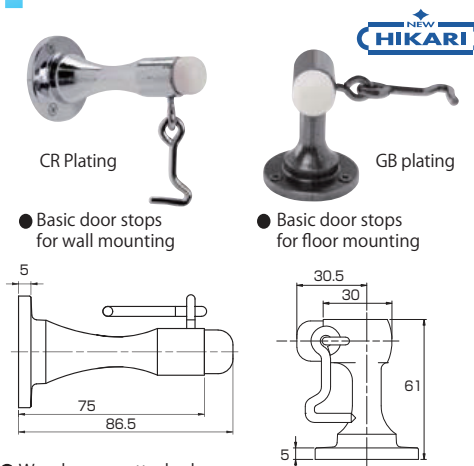

Wall and Floor Mounted Door Stop with Hook

- Basic door stops for wall mounting
- Basic door stops for floor mounting

- Wood screws attached.

【Material】Zinc die casting 【Quantity】200pcs/cs 20pcs/box

Product code	Product name	Color	Price (JPY)
66408600	Wall mounted door stops with hook	CR plating	270
66408601		GB plating	300
66408602	Floor mounted door stops with hook	CR plating	270
66408603		GB plating	300