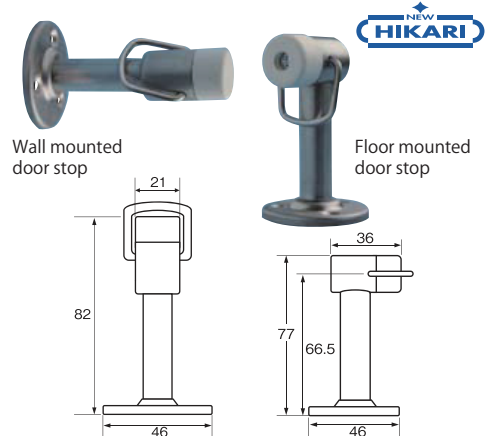

Stainless Steel Wall and Floor Mounted Door Stops

- Wood screws attached.

【Material】304 Stainless steel 【Finishing】Hair-line
【Quantity】200pcs/cs 20pcs/box

Product code	Product name	Size		Price (JPY)
		Length	Base	
46308608	Stainless Wall Mounted Door Stops	84	φ46	750
46308609	Stainless Floor Mounted Door Stops	77	φ46